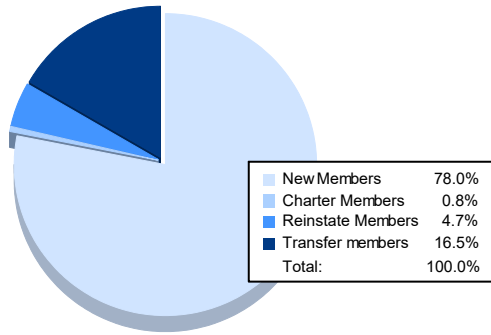

Year	New Clubs	Dropped Clubs	Gain/ Loss Clubs	New Members	Charter Members	Reinstate Members	Transfer Members	Total Member Added	Total Members Dropped	Gain/ Loss Members
2016-2017	2	3	-1	150	48	5	12	215	274	-59
2017-2018	1	2	-1	194	36	6	17	253	308	-55
2018-2019	0	1	-1	143	6	11	13	173	249	-76
2019-2020	0	0	0	117	1	8	8	134	192	-58
2020-2021	0	3	-3	99	1	6	21	127	228	-101
<b>Average</b>	<b>1</b>	<b>2</b>	<b>-1</b>	<b>141</b>	<b>18</b>	<b>7</b>	<b>14</b>	<b>180</b>	<b>250</b>	<b>-70</b>

### Membership Composition June 2021 Cumulative